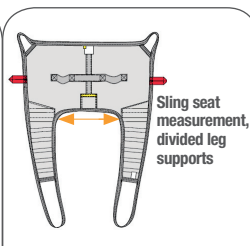

Size guide for SystemRoMedic™ lifting slings

Divided leg supports/High back