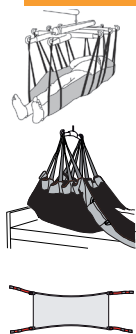

Horizontal lifting/Turning

Art. No.	Product name	Material / Description	SWL	Size	Rec user weight	Lenght	Width
46502007	StretcherSling	polyester	300 kg / 660 lbs	one size	50-200 kg / 110-441 lbs	180 cm / 71"	86 cm / 34"
46592007	StretcherSling	disposable, non-woven	300 kg / 660 lbs	one size	50-200 kg / 110-441 lbs	180 cm / 71"	86 cm / 34"
47522007	SafeHandlingSheet	polyester net	300 kg / 660 lbs	L	50-300 kg / 110-661 lbs	240 cm / 94"	115 cm / 45"
47542007	SafeHandlingSheet	pol.net/WL4W	300 kg / 660 lbs	L	50-300 kg / 110-661 lbs	240 cm / 94"	115 cm / 45"
47502008	SafeHandlingSheet	polyester	400 kg / 900 lbs	XL	50-400 kg / 110-881 lbs	240 cm / 94"	115 cm / 45"
47502009	SafeHandlingSheet	polyester, <i>reinf.</i>	570 kg / 1250 lbs	XXL	50-570 kg / 110-1257 lbs	240 cm / 94"	130 cm / 51"
47512006	SafeHandlingSheet	disposable, <i>cotton</i>	300 kg / 660 lbs	M	50-300 kg / 110-661 lbs	175 cm / 69"	112 cm / 44"
47512007	SafeHandlingSheet	disposable, <i>cotton</i>	300 kg / 660 lbs	L	50-300 kg / 110-661 lbs	220 cm / 87"	135 cm / 53"
47512008	SafeHandlingSheet	disposable, <i>cotton</i>	400 kg / 900 lbs	XL	50-300 kg / 110-661 lbs	220 cm / 87"	135 cm / 53"
47512009	SafeHandlingSheet	disposable, <i>cotton</i>	570 kg / 1250 lbs	XXL	50-300 kg / 110-661 lbs	220 cm / 87"	160 cm / 63"
49592000	TurningSling, <i>two loops</i>	disposable, non-woven	250 kg / 550 lbs	one size	50-250 kg / 110-551 lbs	-	-
49592005	TurningSling, <i>one loop</i>	disposable, non-woven	250 kg / 550 lbs	one size	50-250 kg / 110-551 lbs	-	-

Rising/Standing with MiniLift