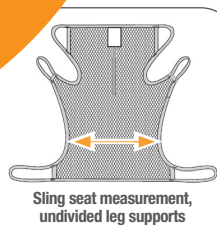

Size guide for SystemRoMedic™ lifting slings