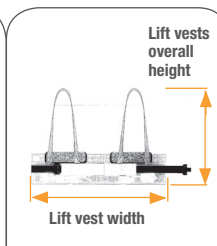

## Divided leg supports/High back

Art. No.	Product name	Material / Description	SWL	Size	Rec user weight	Sling seat measurement	Sling overall height
40800002	HighBackSling	polyester	300 kg / 660 lbs	XXS	10-25 kg / 22-55 lbs	20 cm / 8"	77 cm / 30"
40800003	HighBackSling	polyester	300 kg / 660 lbs	XS	20-35 kg / 44-77 lbs	25 cm / 10"	85 cm / 33"
40800004	HighBackSling	polyester	300 kg / 660 lbs	S	30-55 kg / 66-122 lbs	35 cm / 14"	91 cm / 36"
40800006	HighBackSling	polyester	300 kg / 660 lbs	M	50-90 kg / 110-198 lbs	45 cm / 18"	94 cm / 37"
40800007	HighBackSling	polyester	300 kg / 660 lbs	L	80-110 kg / 176-242 lbs	56 cm / 22"	98 cm / 39"
40800008	HighBackSling	polyester	300 kg / 660 lbs	XL	110-160 kg / 242-353 lbs	62 cm / 24"	98 cm / 39"
40800009	HighBackSling	polyester	300 kg / 660 lbs	XXL	130-200 kg / 287-441 lbs	70 cm / 28"	102 cm / 40"
40820002	HighBackSling	polyester net	300 kg / 660 lbs	XXS	10-25 kg / 22-55 lbs	20 cm / 8"	77 cm / 30"
40820003	HighBackSling	polyester net	300 kg / 660 lbs	XS	20-35 kg / 44-77 lbs	25 cm / 10"	85 cm / 33"
40820004	HighBackSling	polyester net	300 kg / 660 lbs	S	30-55 kg / 66-122 lbs	35 cm / 14"	91 cm / 36"
40820006	HighBackSling	polyester net	300 kg / 660 lbs	M	50-90 kg / 110-198 lbs	45 cm / 18"	94 cm / 37"
40820007	HighBackSling	polyester net	300 kg / 660 lbs	L	80-110 kg / 176-242 lbs	56 cm / 22"	98 cm / 39"
40820008	HighBackSling	polyester net	300 kg / 660 lbs	XL	110-160 kg / 242-353 lbs	62 cm / 24"	98 cm / 39"
40820009	HighBackSling	polyester net	300 kg / 660 lbs	XXL	130-200 kg / 287-441 lbs	70 cm / 28"	102 cm / 40"
40822002	HighBackSling	polyester net, <i>not reinf.</i>	300 kg / 660 lbs	XXS	10-25 kg / 22-55 lbs	20 cm / 8"	77 cm / 30"
40822003	HighBackSling	polyester net, <i>not reinf.</i>	300 kg / 660 lbs	XS	20-35 kg / 44-77 lbs	25 cm / 10"	85 cm / 33"
40822004	HighBackSling	polyester net, <i>not reinf.</i>	300 kg / 660 lbs	S	30-55 kg / 66-122 lbs	35 cm / 14"	91 cm / 36"
40822006	HighBackSling	polyester net, <i>not reinf.</i>	300 kg / 660 lbs	M	50-90 kg / 110-198 lbs	45 cm / 18"	94 cm / 37"
40822007	HighBackSling	polyester net, <i>not reinf.</i>	300 kg / 660 lbs	L	80-110 kg / 176-243 lbs	56 cm / 22"	98 cm / 39"
40822008	HighBackSling	polyester net, <i>not reinf.</i>	300 kg / 660 lbs	XL	110-160 kg / 242-353 lbs	62 cm / 24"	98 cm / 39"
40822009	HighBackSling	polyester net, <i>not reinf.</i>	300 kg / 660 lbs	XXL	130-200 kg / 287-441 lbs	70 cm / 28"	102 cm / 40"
40852002	HighBackSling	plastic net	300 kg / 660 lbs	XXS	10-25 kg / 22-55 lbs	20 cm / 8"	77 cm / 30"
40852003	HighBackSling	plastic net	300 kg / 660 lbs	XS	20-35 kg / 44-77 lbs	25 cm / 10"	85 cm / 33"
40852004	HighBackSling	plastic net	300 kg / 660 lbs	S	30-55 kg / 66-122 lbs	35 cm / 14"	91 cm / 36"
40852006	HighBackSling	plastic net	300 kg / 660 lbs	M	50-90 kg / 110-198 lbs	45 cm / 18"	94 cm / 37"
40852007	HighBackSling	plastic net	300 kg / 660 lbs	L	80-110 kg / 176-242 lbs	56 cm / 22"	98 cm / 39"
40852008	HighBackSling	plastic net	300 kg / 660 lbs	XL	110-160 kg / 242-353 lbs	62 cm / 24"	98 cm / 39"
40852009	HighBackSling	plastic net	300 kg / 660 lbs	XXL	130-200 kg / 287-441 lbs	70 cm / 28"	102 cm / 40"
40890004	HighBackSling	disposable, <i>non-woven</i>	200 kg / 440 lbs	S	30-55 kg / 66-122 lbs	35 cm / 14"	91 cm / 36"
40890006	HighBackSling	disposable, <i>non-woven</i>	200 kg / 440 lbs	M	50-90 kg / 110-198 lbs	45 cm / 18"	94 cm / 37"
40890007	HighBackSling	disposable, <i>non-woven</i>	200 kg / 440 lbs	L	80-110 kg / 176-242 lbs	56 cm / 22"	98 cm / 39"
40890008	HighBackSling	disposable, <i>non-woven</i>	200 kg / 440 lbs	XL	110-160 kg / 242-353 lbs	62 cm / 24"	98 cm / 39"
40890009	HighBackSling	disposable, <i>non-woven</i>	300 kg / 660 lbs	XXL	150-250 kg / 330-551 lbs	70 cm / 28"	102 cm / 40"
40700002	ShellHBSling	polyester	300 kg / 660 lbs	XXS	10-30 kg / 22-66 lbs	17 cm / 7"	80 cm / 31"
40700003	ShellHBSling	polyester	300 kg / 660 lbs	XS	20-35 kg / 44-77 lbs	25 cm / 10"	85 cm / 33"
40700004	ShellHBSling	polyester	300 kg / 660 lbs	S	30-55 kg / 66-122 lbs	35 cm / 14"	94 cm / 37"
40700006	ShellHBSling	polyester	300 kg / 660 lbs	M	50-90 kg / 110-198 lbs	40 cm / 16"	97 cm / 38"
40700007	ShellHBSling	polyester	300 kg / 660 lbs	L	80-120 kg / 176-265 lbs	45 cm / 18"	98 cm / 39"
40700008	ShellHBSling	polyester	300 kg / 660 lbs	XL	110-160 kg / 242-353 lbs	55 cm / 22"	100 cm / 39"
40700009	ShellHBSling	polyester	300 kg / 660 lbs	XXL	150-210 kg / 331-463 lbs	65 cm / 26"	100 cm / 39"
42520002	FlexibleSling	polyester net	300 kg / 660 lbs	XXS	10-30 kg / 22-66 lbs	20 cm / 8"	75 cm / 30"
42520003	FlexibleSling	polyester net	300 kg / 660 lbs	XS	20-35 kg / 44-77 lbs	25 cm / 10"	81 cm / 32"
42520004	FlexibleSling	polyester net	300 kg / 660 lbs	S	25-55 kg / 55-121 lbs	35 cm / 14"	90 cm / 35"
42520006	FlexibleSling	polyester net	300 kg / 660 lbs	M	50-75 kg / 110-165 lbs	45 cm / 18"	102 cm / 40"
42520007	FlexibleSling	polyester net	300 kg / 660 lbs	L	70-110 kg / 154-242 lbs	55 cm / 22"	102 cm / 40"
42520008	FlexibleSling	polyester net	300 kg / 660 lbs	XL	100-130 kg / 220-287 lbs	65 cm / 26"	104 cm / 41"
42522002	FlexibleSling	polyester net, <i>not reinf.</i>	300 kg / 660 lbs	XXS	10-30 kg / 22-66 lbs	20 cm / 8"	75 cm / 30"
42522003	FlexibleSling	polyester net, <i>not reinf.</i>	300 kg / 660 lbs	XS	20-35 kg / 44-77 lbs	25 cm / 10"	81 cm / 32"
42522004	FlexibleSling	polyester net, <i>not reinf.</i>	300 kg / 660 lbs	S	25-55 kg / 55-121 lbs	35 cm / 14"	90 cm / 35"
42522006	FlexibleSling	polyester net, <i>not reinf.</i>	300 kg / 660 lbs	M	50-75 kg / 110-165 lbs	45 cm / 18"	102 cm / 40"
42522007	FlexibleSling	polyester net, <i>not reinf.</i>	300 kg / 660 lbs	L	70-110 kg / 154-242 lbs	55 cm / 22"	102 cm / 40"
42522008	FlexibleSling	polyester net, <i>not reinf.</i>	300 kg / 660 lbs	XL	100-130 kg / 220-287 lbs	65 cm / 26"	104 cm / 41"
42800004	AmpHBSling	polyester	300 kg / 660 lbs	S	35-60 kg / 77-132 lbs	37 cm / 15"	90 cm / 35"
42800006	AmpHBSling	polyester	300 kg / 660 lbs	M	50-80 kg / 110-176 lbs	45 cm / 18"	97 cm / 38"
42800007	AmpHBSling	polyester	300 kg / 660 lbs	L	70-110 kg / 154-242 lbs	50 cm / 20"	100 cm / 39"
42800008	AmpHBSling	polyester	300 kg / 660 lbs	XL	100-130 kg / 220-286 lbs	60 cm / 24"	100 cm / 39"