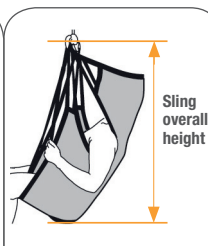

Size guide for SystemRoMedic™ lifting slings